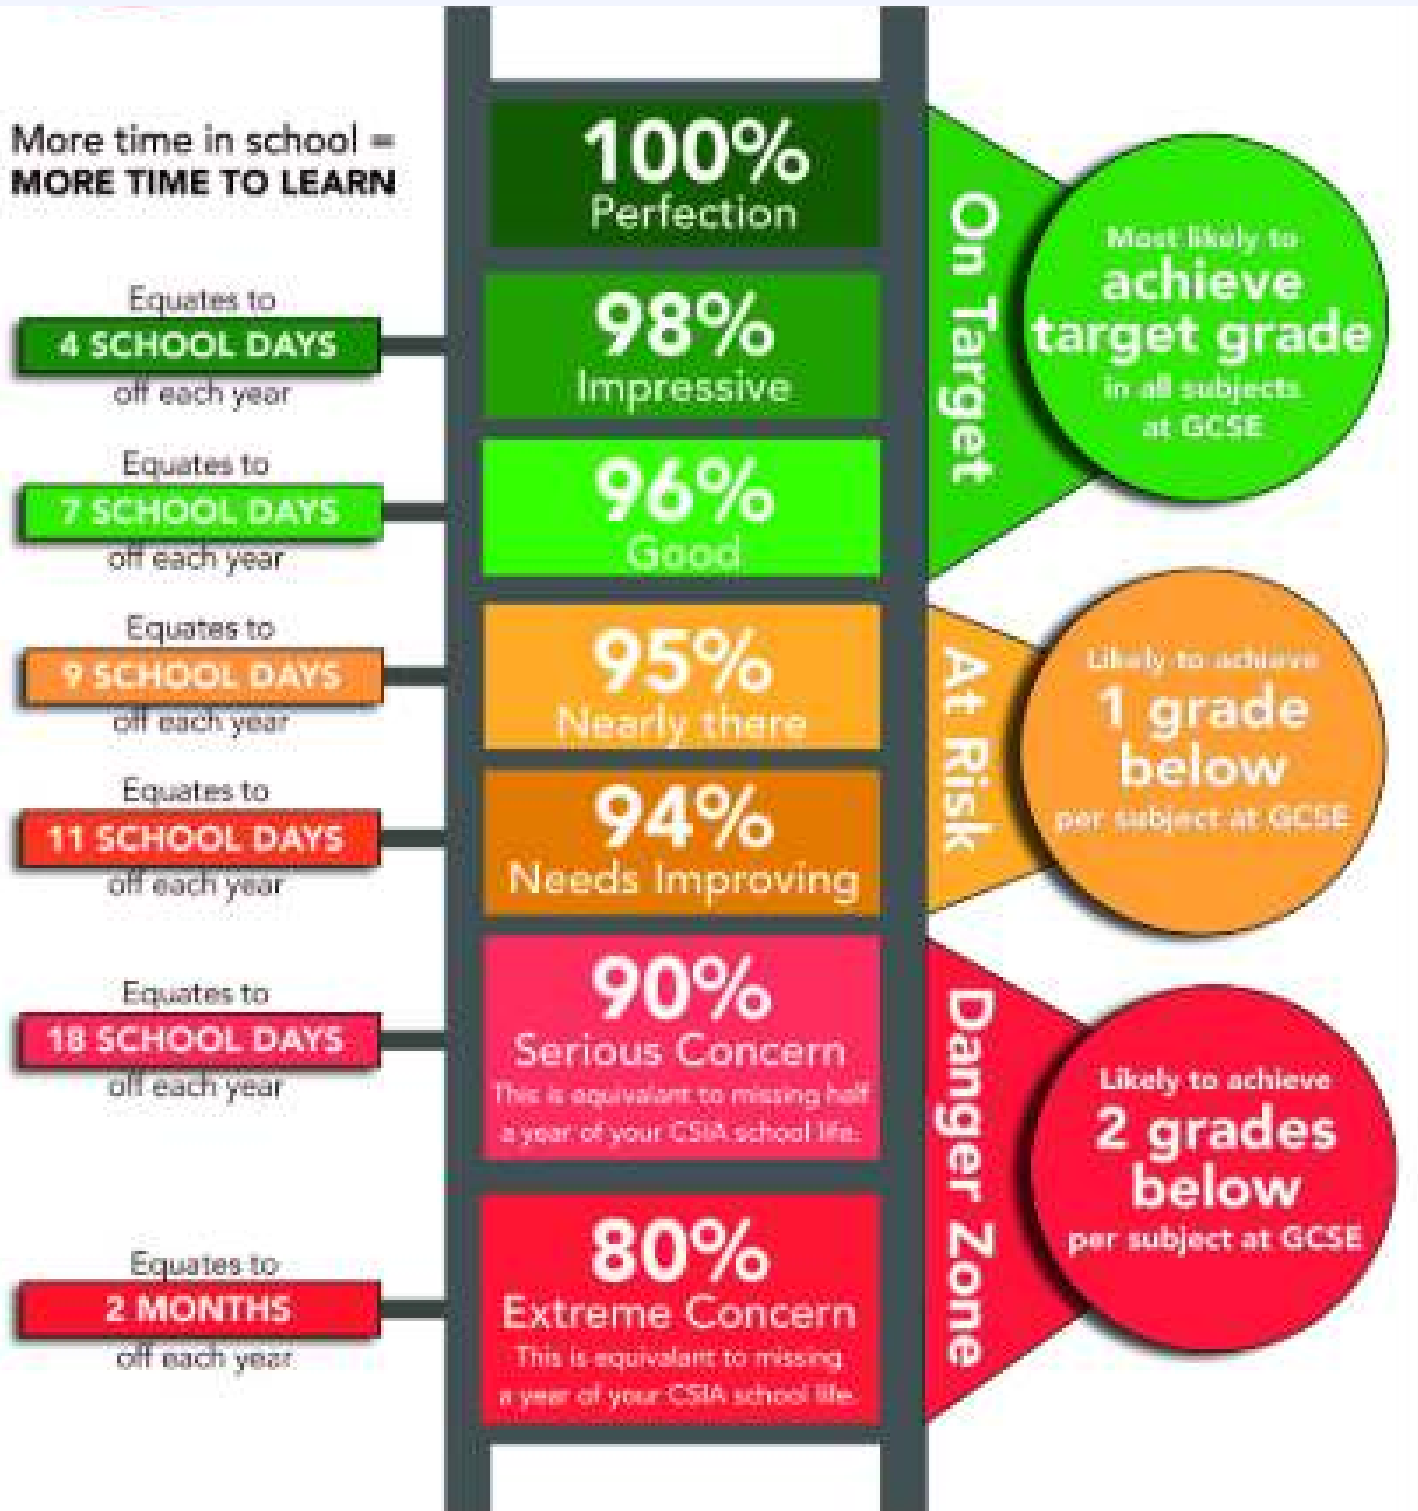

Ysgol Bryn Gwalia

Cylchlythyr - Newsletter

School Attendance

More time in school =
MORE TIME TO LEARN

For every day your child is absent from school
over 6 hours of instruction time is lost